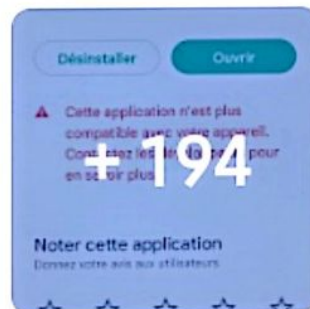

Autoriser Photos à modifier 196 photos ?

Viewed May 18, 2022
Viewed Jun 16, 2022
Viewed Jun 14, 2022
Viewed Jun 15, 2022
Updated location for Jul 11, 2022
Confirmed location for Ibis Styles Saint
Maur Créteil

1:10 PM Details

Maps X

Used Maps

1:20 PM Details

Use your Google Account to sign in to other apps or services

You can use your Google Account to sign in to third-party apps and services. You won't have to remember individual usernames and passwords for each account.

Third-party apps and services are created by companies or developers.

Refuser

Autoriser